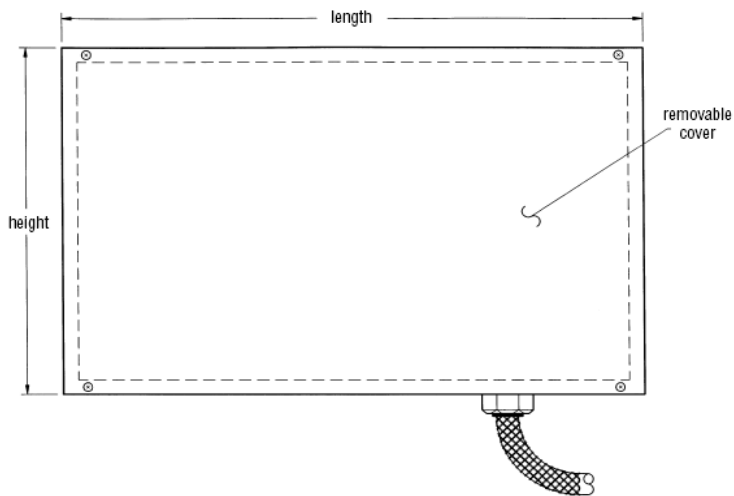

GRIDIRON JUNCTION BOXES

**For Surface
Mounting on the
Grid, Ceiling or Wall**

FEATURES

- Range of grid mounted junction boxes
- Code gauge steel construction in semi-gloss black finished
- Removable cover simple access to terminal strips
- UL/CUL listed

GRIDIRON JUNCTION BOXES

Convenient method of transition from conduit to flexible cables for branch load circuits in theatres and studios. Each box is normally specified along with the cable drops, clamps, cradles and Kellems grips necessary to connect to the corresponding load distribution device (ie. connector strip, etc.)