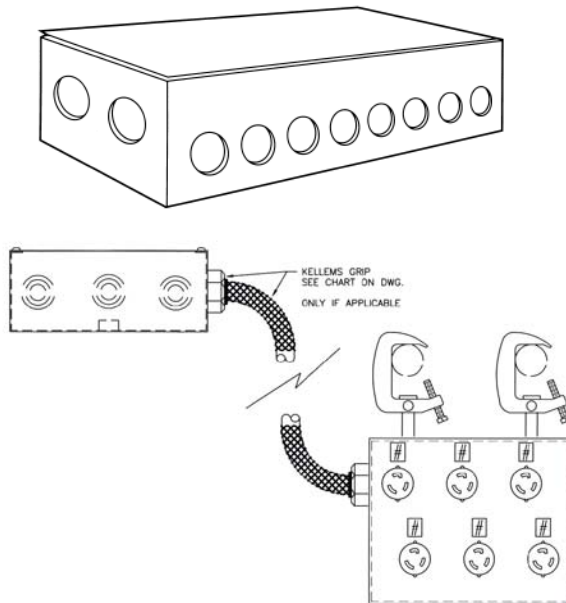

GRIDIRON JUNCTION BOXES

**For Surface
Mounting on the
Grid, Ceiling or Wall**

FEATURES

- Range of grid mounted junction boxes
- Code gauge steel construction in semi-gloss black finished
- Removable cover simple access to terminal strips
- UL/CUL listed

GRIDIRON JUNCTION BOXES

Convenient method of transition from conduit to flexible cables for branch load circuits in theatres and studios. Each box is normally specified along with the cable drops, clamps, cradles and Kellems grips necessary to connect to the corresponding load distribution device (ie. connector strip, etc.)

GRIDIRON JUNCTION BOXES

For Surface Mounting on the Grid, Ceiling or Wall

ORDERING INFORMATION

CAT NO.	DESCRIPTION
AK/96520-10	Gridiron Box — 20 terminals — 10 circuits
AK/96530-15	Gridiron Box — 30 terminals — 15 circuits
AK/96540-20	Gridiron Box — 40 terminals — 20 circuits
AK/96548-24	Gridiron Box — 48 terminals — 24 circuits
AK/96560-30	Gridiron Box — 60 terminals — 30 circuits
AK/96572-36	Gridiron Box — 72 terminals — 36 circuits
AK/96510-50	Gridiron Box — 100 terminals — 50 circuits