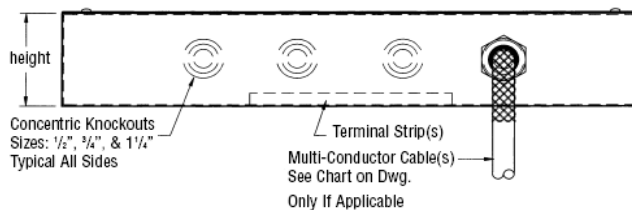

GRIDIRON JUNCTION BOXES

**For Surface
Mounting on the
Grid, Ceiling or Wall**

FEATURES

- Range of grid mounted junction boxes
- Code gauge steel construction in semi-gloss black finished
- Removable cover simple access to terminal strips
- UL/CUL listed

GRIDIRON JUNCTION BOXES

Convenient method of transition from conduit to flexible cables for branch load circuits in theatres and studios. Each box is normally specified along with the cable drops, clamps, cradles and Kellems grips necessary to connect to the corresponding load distribution device (ie. connector strip, etc.)