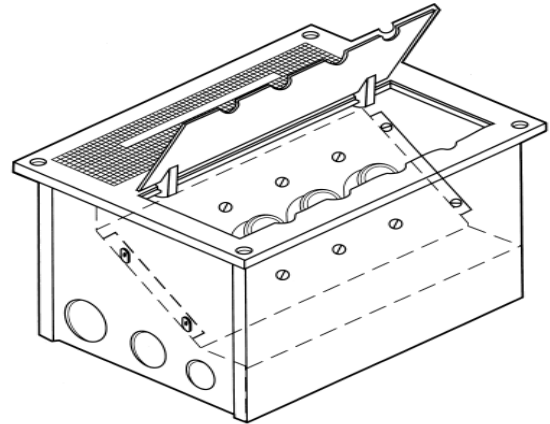

## **15-50 amp U-ground or Twistlock or Pin Connector**

### FEATURES

- Range of permanent flush floor pockets
- Code gauge steel back box in semi-gloss black
- U-ground, grounding TL and Pin connectors
- Rugged cast iron non-skid tread cover plate
- Hinged cover has integral cast hinges and cable notches
- Connectors are mount on angled insert for ease of use
- Three conduit knockouts on each end; four knockouts on bottom