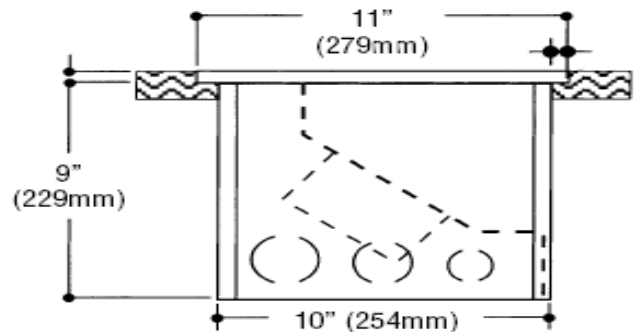

NOTE:

1. For use with custom connector configurations and inserts, the backbox, door and frame are available separately. Contact Arkadium for details and insert availability.
2. If required, a voltage barrier can also be added, allowing a low voltage control receptacle (for console input, hand-held remote, etc.) to be mounted next to power receptacles.