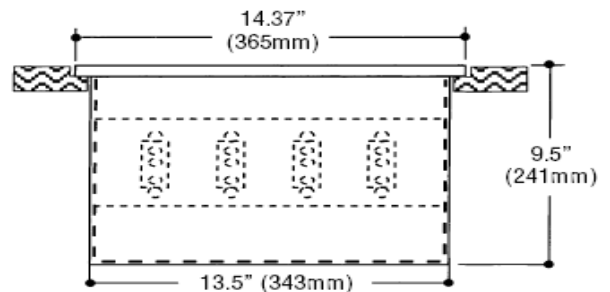

NOTE:

1. For use with custom connector configurations and inserts, the backbox, door and frame are available separately. Contact Arkadium for details and insert availability.
2. If required, a voltage barrier can also be added, allowing a low voltage control receptacle (for console input, hand-held remote, etc.) to be mounted next to power receptacles.