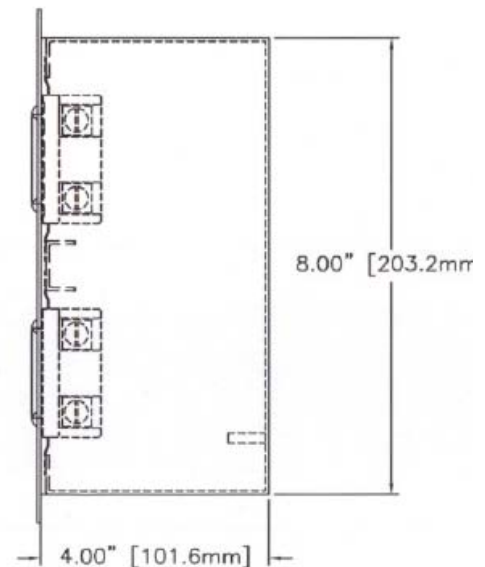

FOR SURFACE, RECESSED OR PIPE MOUNTING

RECESSED PLUG-IN BOXES

Plug-in boxes designed to be recessed in a wall. Available either with flush connectors or 18" pigtails with GTL, pin, cam-lok, joy or Multi-pin connectors