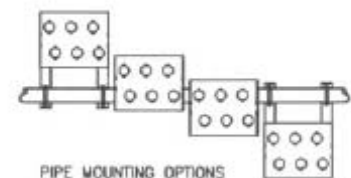

PLUG-IN BOXES

FOR SURFACE, RECESSED OR PIPE MOUNTING

FEATURES

- Wide range of surface-mounted and recessed plug-in boxes
- Code gauge steel construction in semi-gloss black finish
- Two conduit knockouts on each end
- Bracket kit available for mounting on 1 1/2" pipe.
- 20A grounding twistlock and grounding pin connectors standard
- Connectors available flush-mounted, or 18" 12/3 SO cable pigtails
- One back box size
- Field installed
- Up to six (6) circuits
- Field upgradeable by removable blanks

SURFACE MOUNTING BOXES

Surface mounted or pipe mounted on a 1 1/2" lighting pipe by use of accessory bracket. Available either with flush connectors or 18" pigtails with twistlock or pin connectors.

ARKADIUM

67 Watson Road South Unit #7

Guelph, Ontario N1L 1E3

Tel: (519) 837-8367 Fax: (519) 837-2487 www.arkadiumdistro.com

The Company reserves the right to make any variation in design or construction to the equipment described.