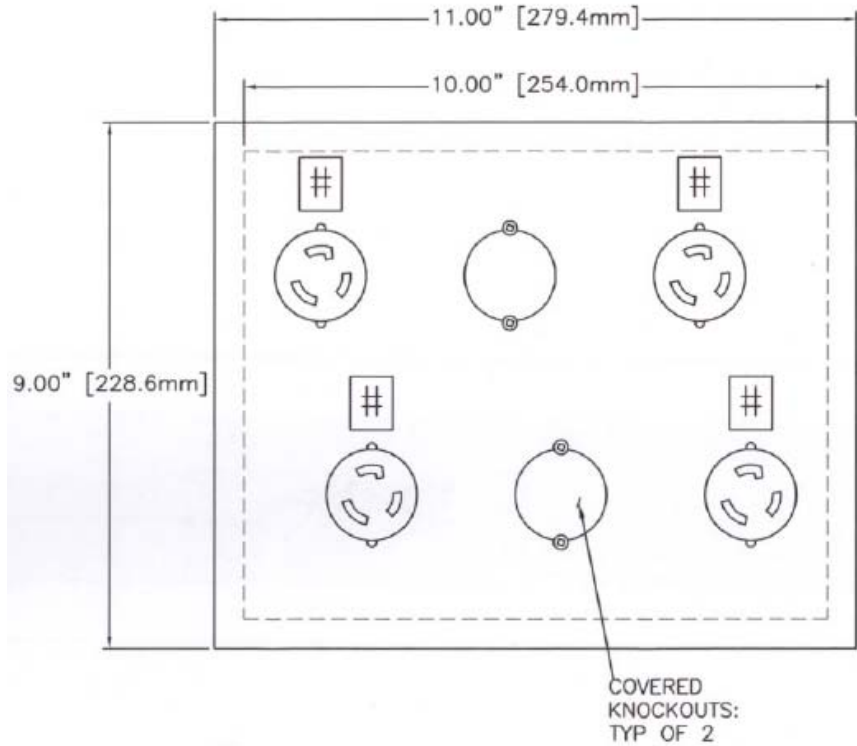

FOR SURFACE, RECESSED OR PIPE MOUNTING

RECESSED PLUG-IN BOXES

Plug-in boxes designed to be recessed in a wall. Available either with flush connectors or 18" pigtails with GTL, pin, cam-lok, joy or Multi-pin connectors